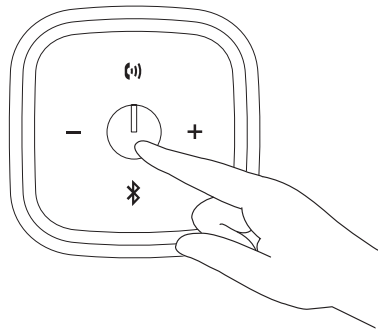

Dell AD211

Bluetooth Portable Speaker

Quick Start Guide

1 Power on

2 Pair the Dell portable speaker

What's in the box

Features

-  NFC area
-  Microphone
-  Answer call
-  Decrease volume
-  Power on/off
-  Bluetooth button and light
-  Increase volume
-  Charging port
-  Audio-in