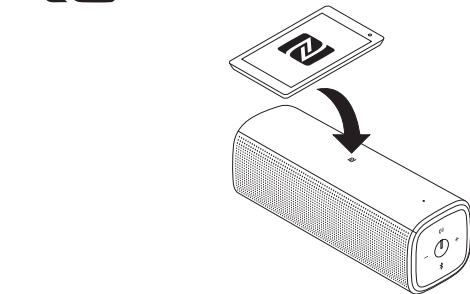

Dell AD211

Bluetooth Portable Speaker

Quick Start Guide

1 Power on

2 Pair the Dell portable speaker

What's in the box

Features

-  NFC area
-  Microphone
-  Answer call
-  Decrease volume
-  Power on/off
-  Bluetooth button and light
-  Increase volume
-  Charging port
-  Audio-in