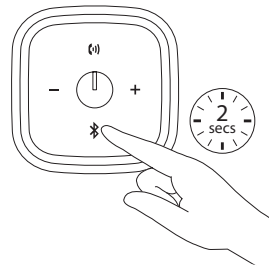

Dell AD211

Bluetooth Portable Speaker

Quick Start Guide

1 Power on

2 Pair the Dell portable speaker

What's in the box

Features

-  NFC area
-  Microphone
-  Answer call
-  Decrease volume
-  Power on/off
-  Bluetooth button and light
-  Increase volume
-  Charging port
-  Audio-in